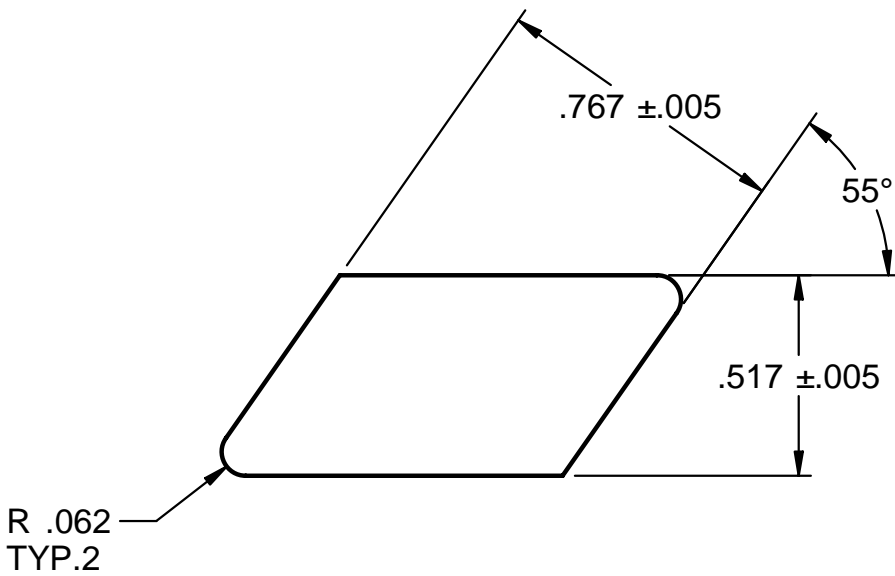

Tungste-Met

Style

R-11114

* Variable Thickness Quoted on Request