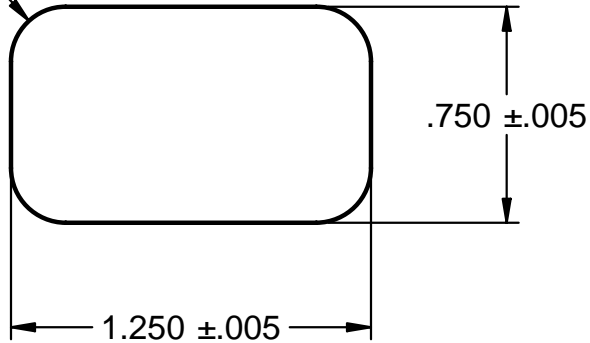

Tungste-Met

Style

RR12K

R .190
TYP.4