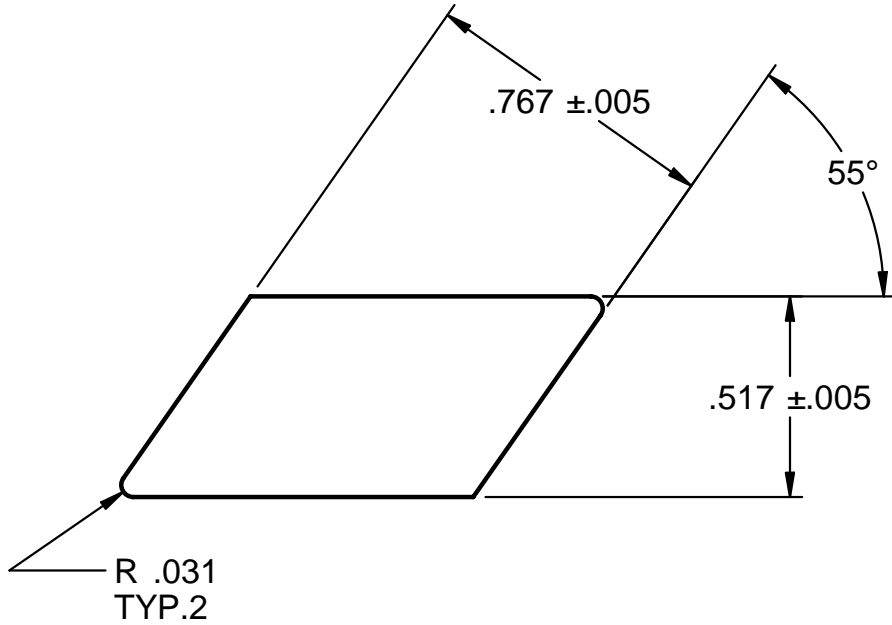

Tungste-Met

Style

R-11115

* Variable Thickness Quoted on Request