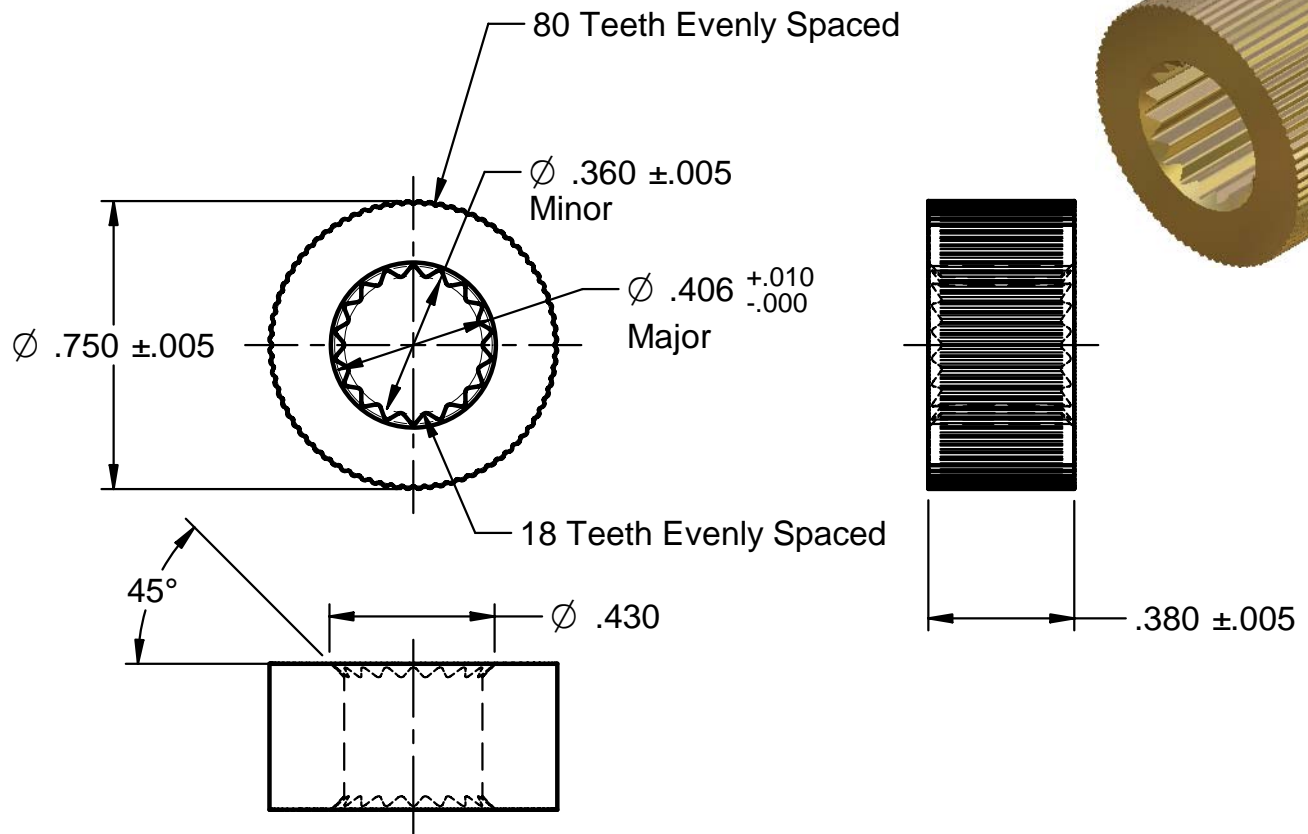

Tungste-Met

Style LX-1000-1

KNURL