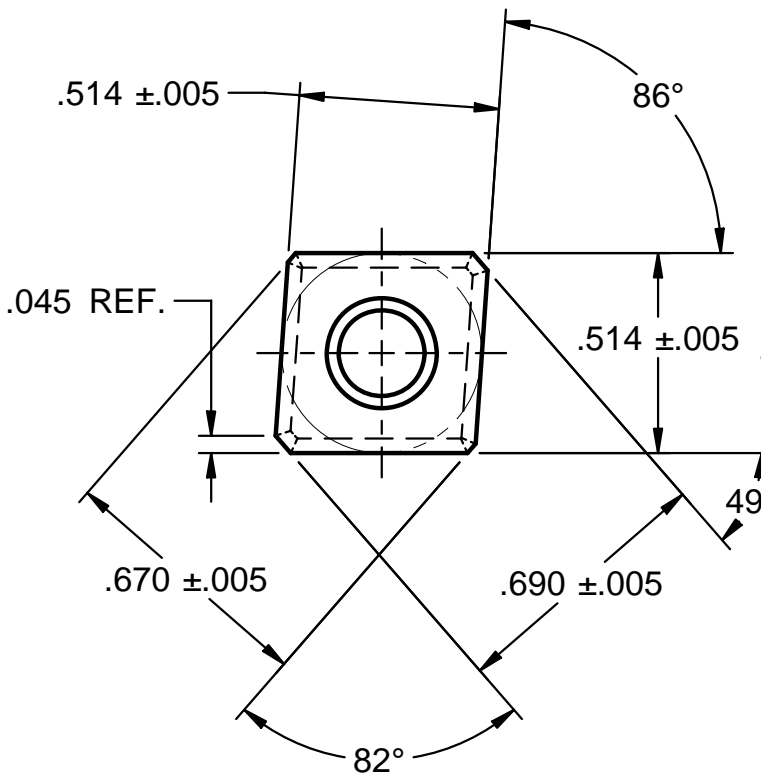

Tungste-Met

Style A-1728-C-1

Tungste-Met

Style A-1728-C-2

Tungste-Met

Style A-2838-B-7

17mm I.C. X 5mm Thk.
W/ 6mm Rads.

Tungste-Met

Style A-1659-C

16mm I.C. X 5mm Thk.
2.5mm & 5mm Rads.