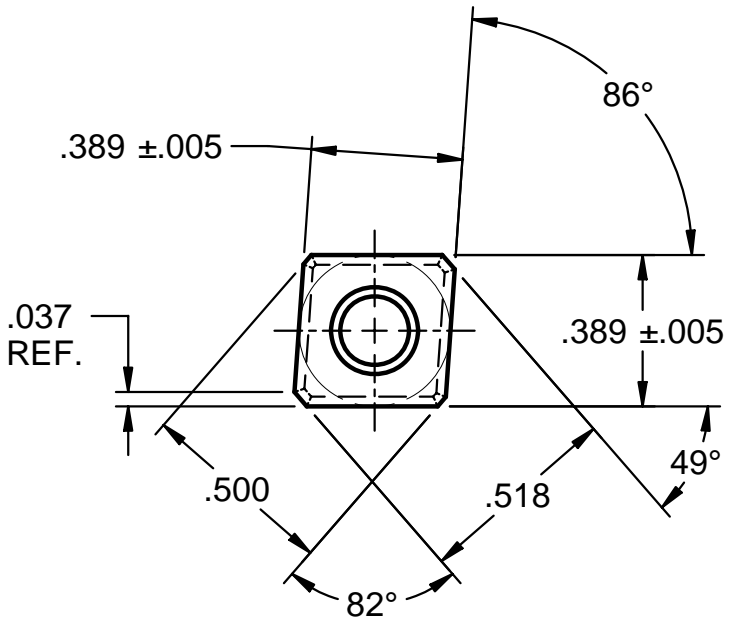

Tungste-Met

Style A-1728-C-1

Tungste-Met

Style A-1728-C-2

Tungste-Met

Style A-2838-B-7

17mm I.C. X 5mm Thk.
W/ 6mm Rads.

Tungste-Met

Style A-1659-C

16mm I.C. X 5mm Thk.
2.5mm & 5mm Rads.