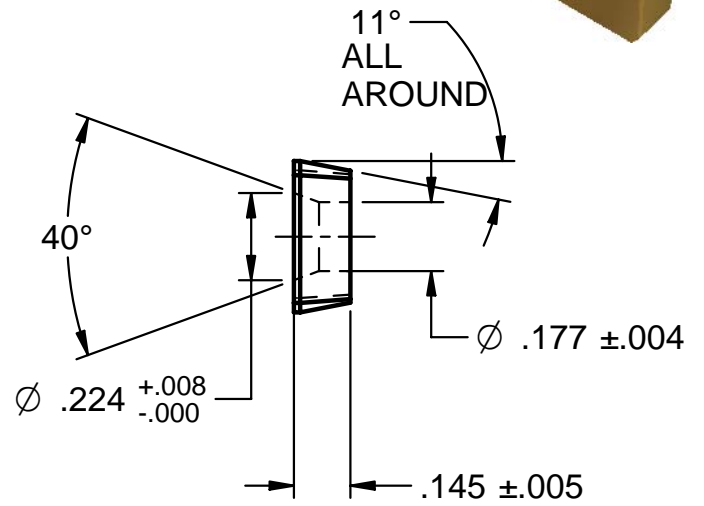

Tungste-Met

Style A-1728-C-1

Tungste-Met

Style A-1728-C-2

Tungste-Met

Style A-2838-B-7

17mm I.C. X 5mm Thk.
W/ 6mm Rads.

Tungste-Met

Style A-1659-C

16mm I.C. X 5mm Thk.
2.5mm & 5mm Rads.