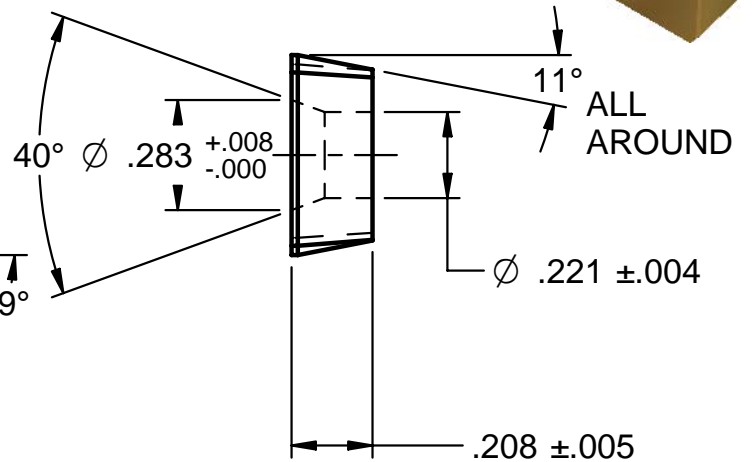

Tungste-Met

Style A-1728-C-1

Tungste-Met

Style A-1728-C-2

Tungste-Met

Style A-2838-B-7

17mm I.C. X 5mm Thk.
W/ 6mm Rads.

Tungste-Met

Style A-1659-C

16mm I.C. X 5mm Thk.
2.5mm & 5mm Rads.