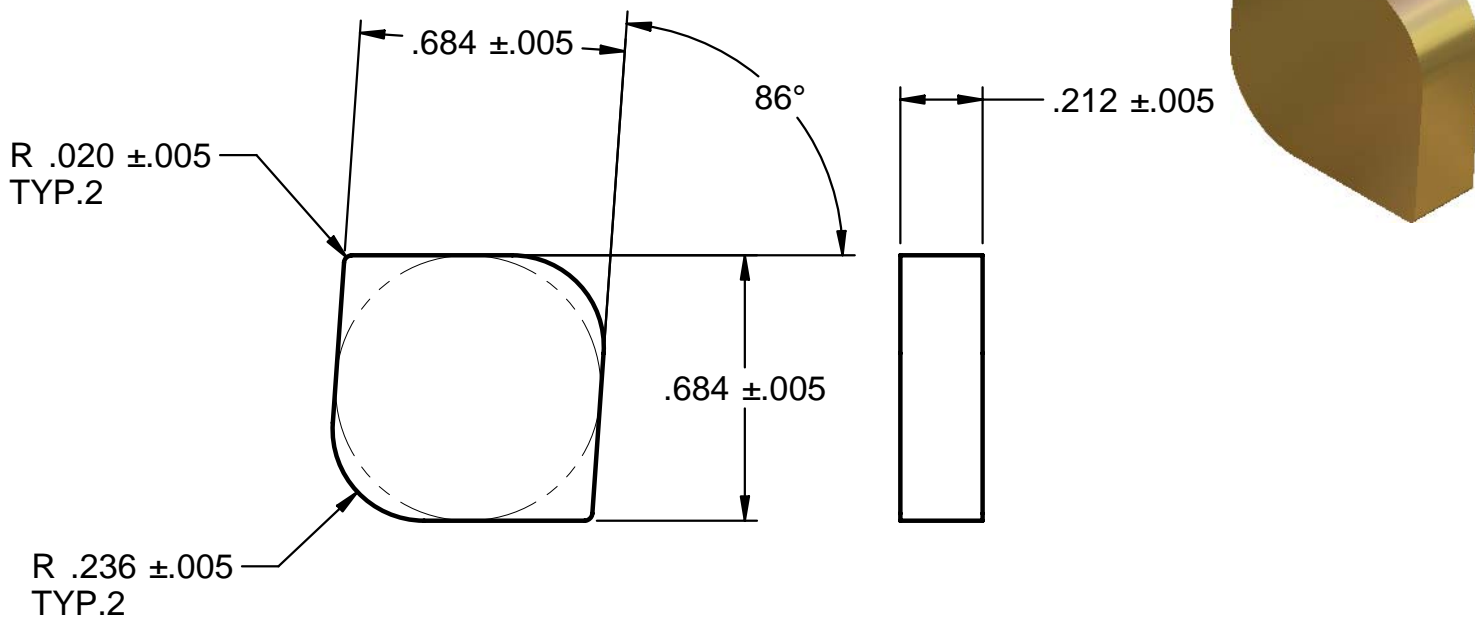

Tungste-Met

Style A-1728-C-1

Tungste-Met

Style A-1728-C-2

Tungste-Met

Style A-2838-B-7

17mm I.C. X 5mm Thk.
W/ 6mm Rads.

Tungste-Met

Style A-1659-C

16mm I.C. X 5mm Thk.
2.5mm & 5mm Rads.