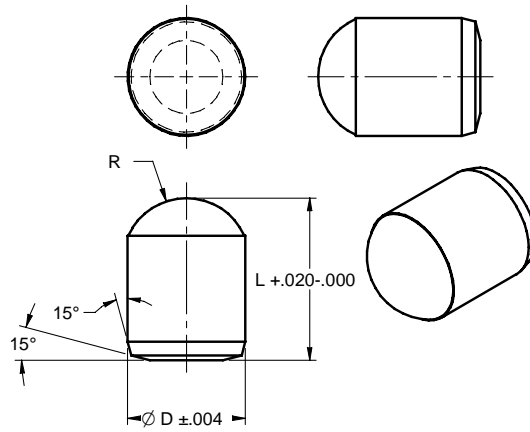

Tungste-Met

Style

Spherical Dome Compacts

Insert	D	L	R				Notes
A-1265-B-1	.580	.750	.3125				
A-1265-B-2	.580	.800	.3125				

Style

Insert							Notes

Tungste-Met

Style

Style R-12365

Tungste-Met

Style R-13741-D