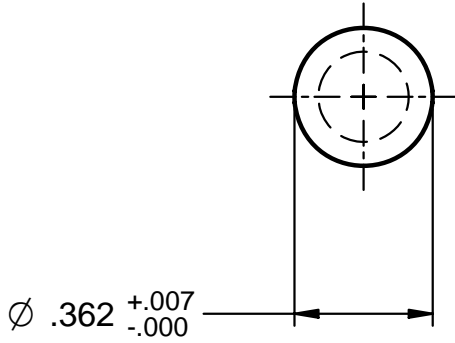

Tungste-Met

Style

R8C