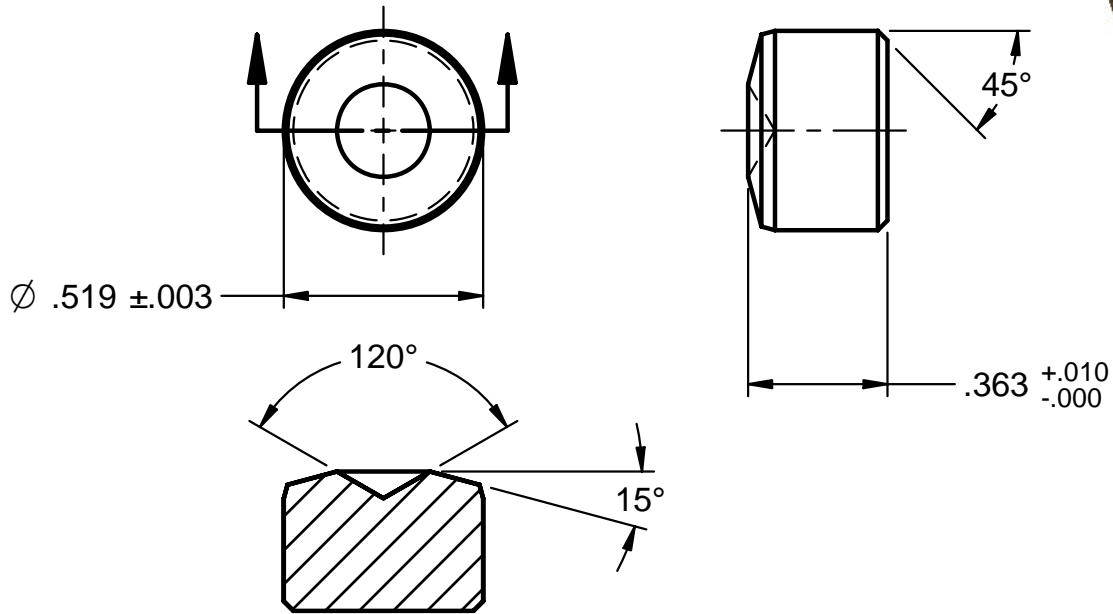

Tungste-Met

Style

A-1197-B