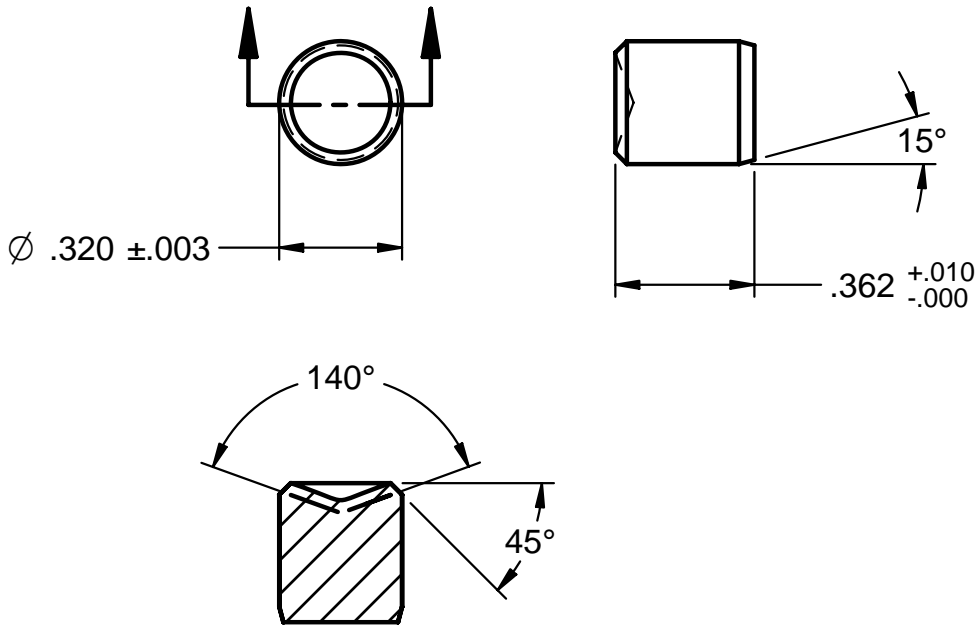

Tungste-Met

Style R-12365