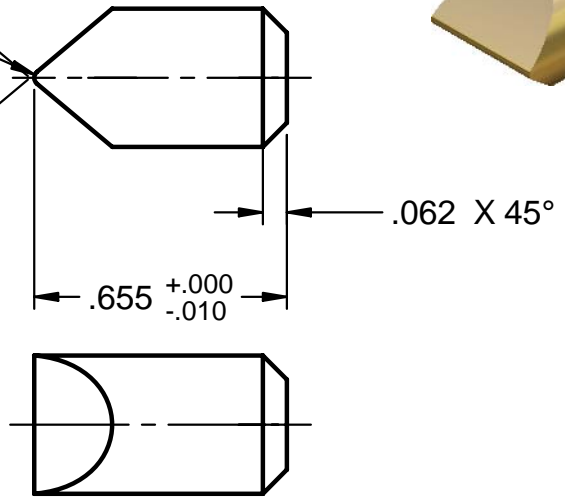

Tungste-Met

Style

R8C