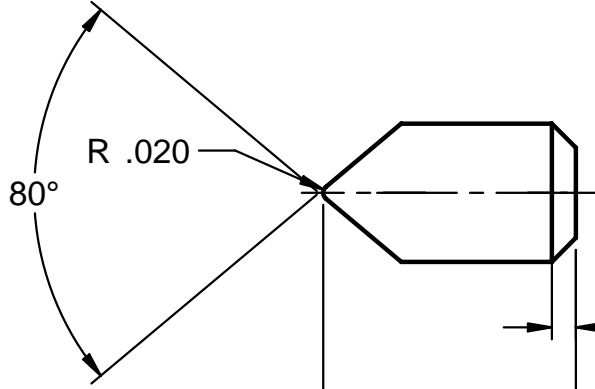

Tungste-Met

Style

R8C