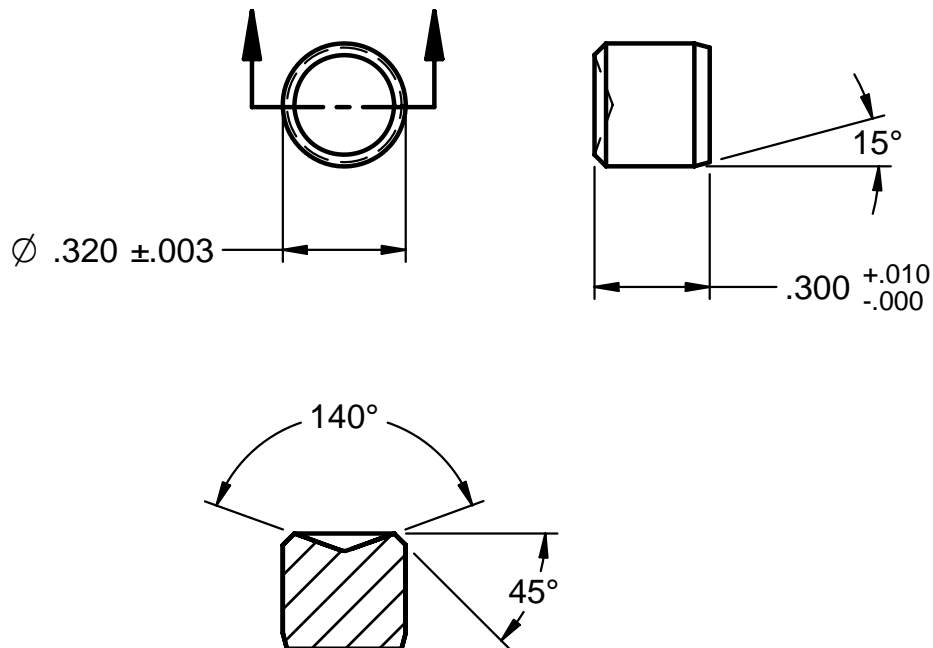

Tungste-Met

Style

R-12364