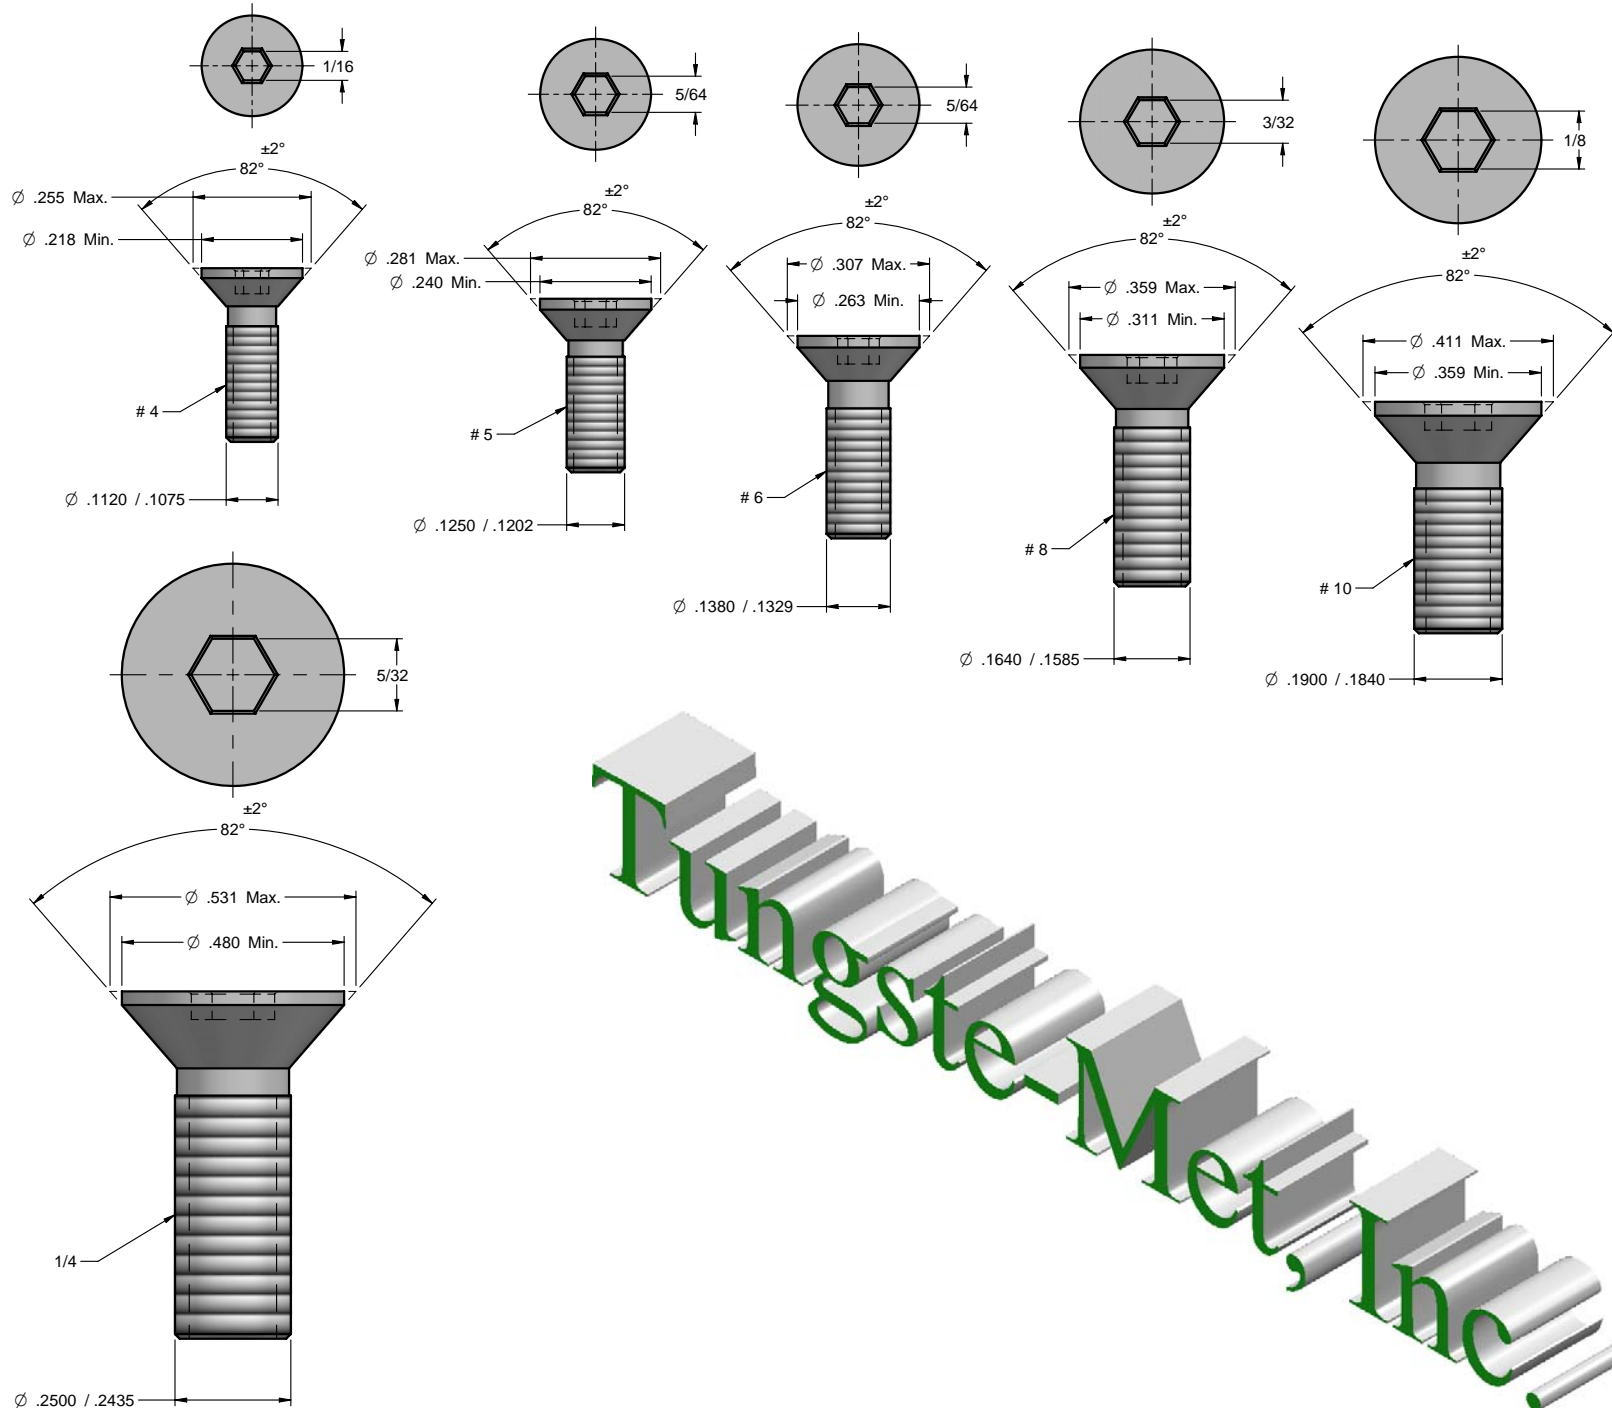

FLAT HEAD SOCKET CAP SCREWS

Tungste-Met, Inc.